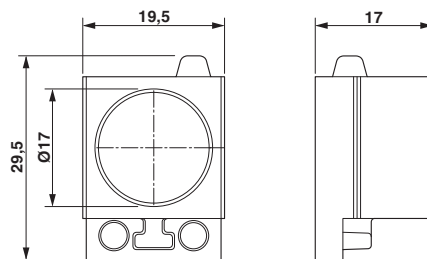

#### Dimensions

|                         |                    |
|-------------------------|--------------------|
| External cable diameter | 1x 16 mm ... 17 mm |
|-------------------------|--------------------|

### Drawings

Dimensioned drawing

Dimensional drawing