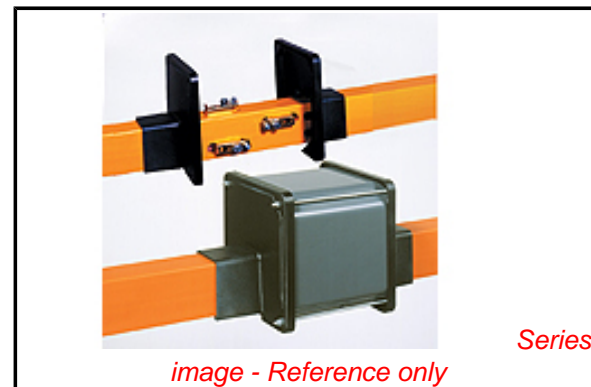

PLEASE CHECK WWW.MOLEX.COM FOR LATEST PART INFORMATION

Part Number: [19215-0048](#)
Status: **Active**
Overview: [Splice](#)
Description: VersaKrimp™ Butt Splice for 2/0 AWG Wire

Documents:

[Drawing (PDF)](#) [Product Specification PS-19902-013 (PDF)](#)
[Product Specification PS-19902-011 (PDF)](#) [RoHS Certificate of Compliance (PDF)](#)

General

Product Family	Splices
Series	19215
Crimp Quality Equipment	Yes
Mil-Spec	N/A
Overview	Splice
Product Name	Butt, VersaKrimp™
UPC	800755062687

Physical

Barrel Type	Closed - Brazed
Insulation	None
Net Weight	31.253/g
Packaging Type	Bag
Wire Size AWG	2/0

Material Info

Old Part Number	J-388

Reference - Drawing Numbers

Product Specification	PS-19902-011, PS-19902-013
Sales Drawing	CD31003

EU RoHS

**ELV and RoHS
Compliant**

REACH SVHC

Not Reviewed

Low-Halogen Status

Not Reviewed

China RoHS

**Need more information on product
environmental compliance?**

Email productcompliance@molex.com
For a multiple part number RoHS Certificate of
Compliance, [click here](#)

Please visit the [Contact Us](#) section for any
non-product compliance questions.

Search Parts in this Series

19215Series

Application Tooling | FAQ

*Tooling specifications and manuals are
found by selecting the products below.
Crimp Height Specifications are then
contained in the Application Tooling
Specification document.*

Global

Description	Product #
Manual Putt Pump Hydraulic System, Die set required	0192860117
Die Set (large) for the HHLS Hydraulic Crimper	0192900012
Putt Pump Dieless Head System	0192860065
Manual tool for Crimping non- insulated 8AWG thru 4/0 Terminals	0192940008