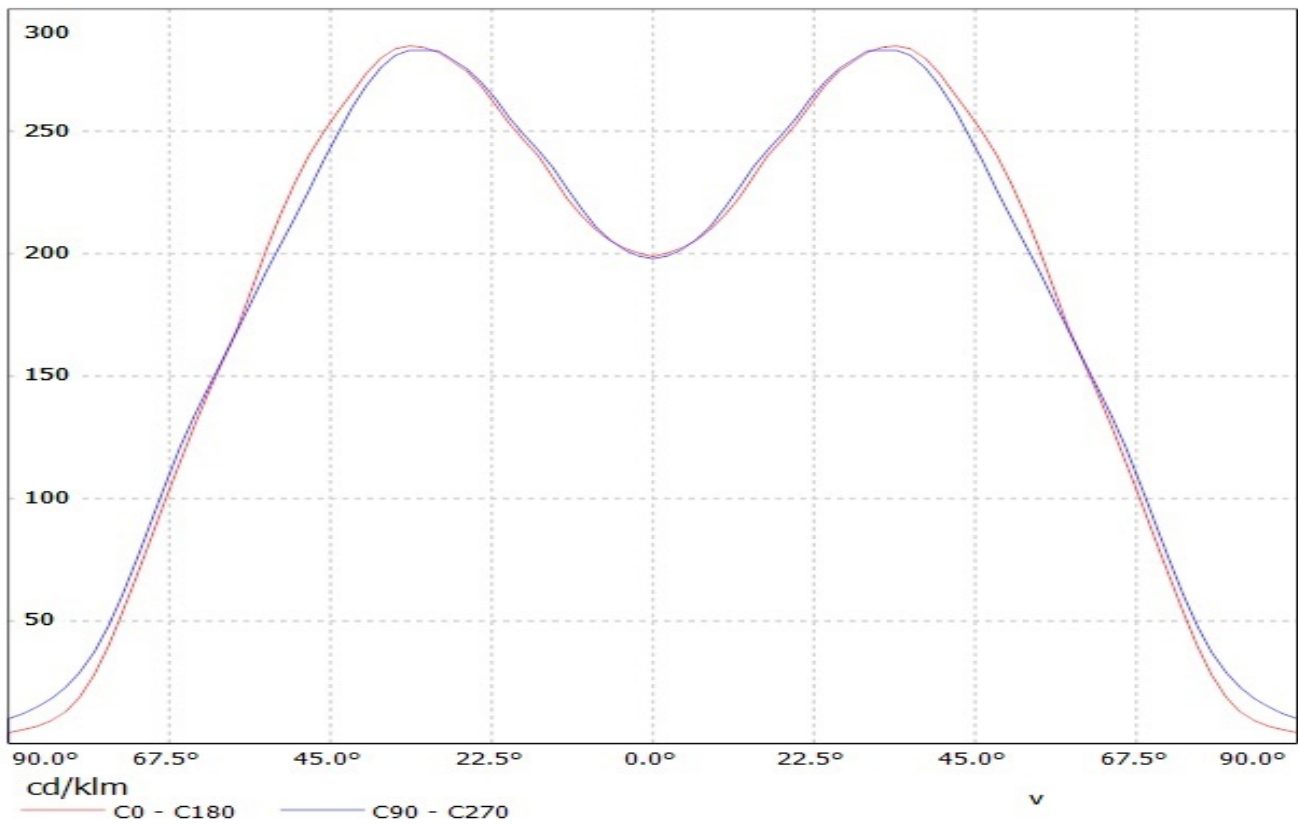

Ledil Oy C11252_Strada-C2-XP C11252_Strada-C2-XP Cree XP-E (White) 70lm @ 250mA LOR=92% / LDC (Linear)

Luminaire: Ledil Oy C11252_Strada-C2-XP C11252_Strada-C2-XP Cree XP-E (White) 70lm @ 250mA
LOR=92%
Lamps: 1 x Cree XP-E (White)