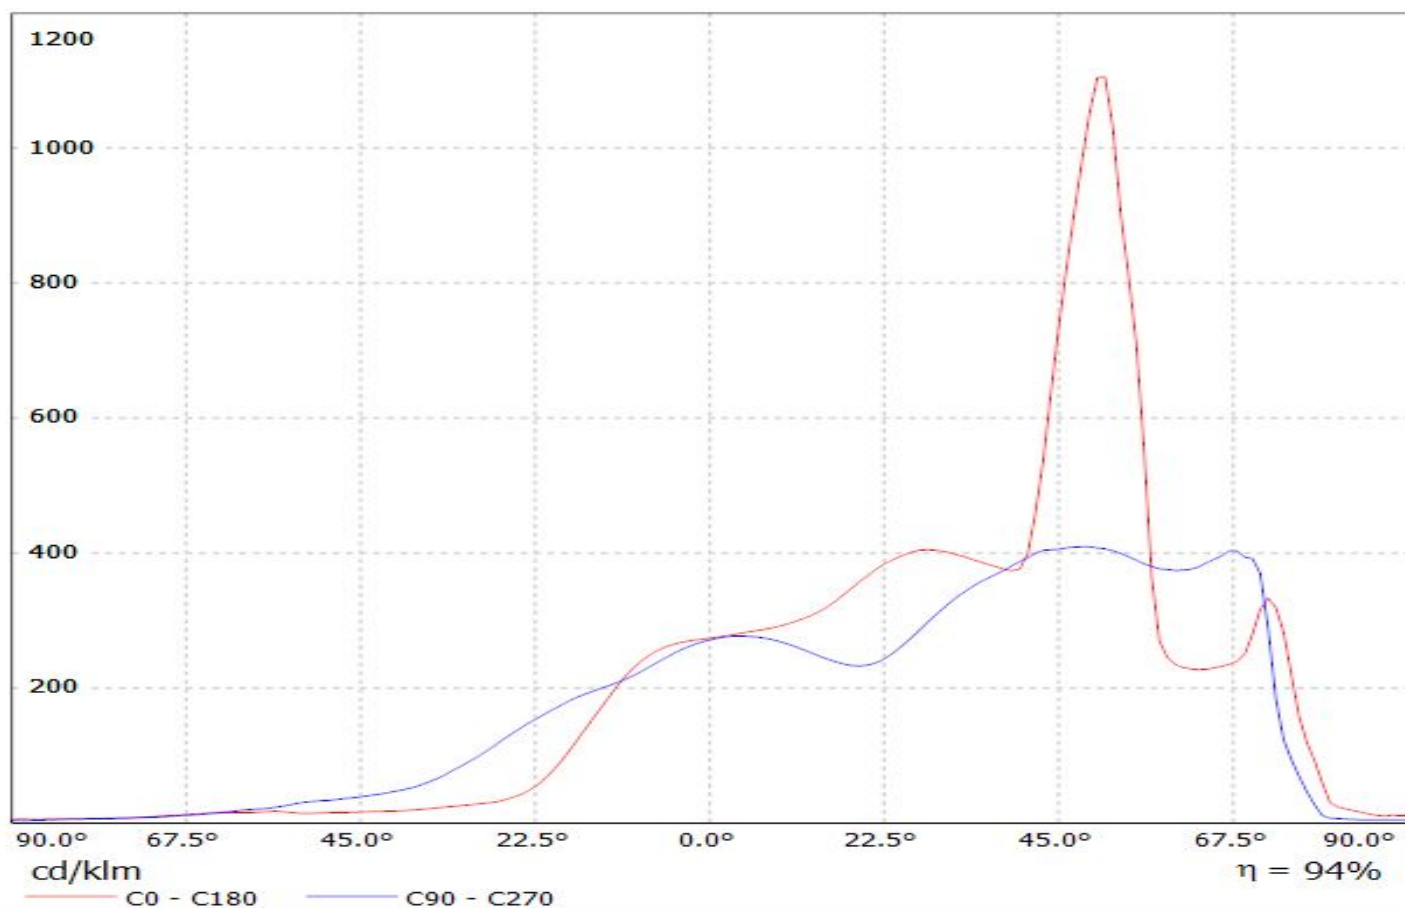

Luminaire: LEDiL Oy C14116_STRADA-2X2-PX_(XP-E)
Lamps: 1 x Cree_XP-E_2x2_(XPEWHT-L1-3C0-Q5-0-06)
_305.07lm@250mA_CCT=5434K_P=3.06902W_I=249.9mA