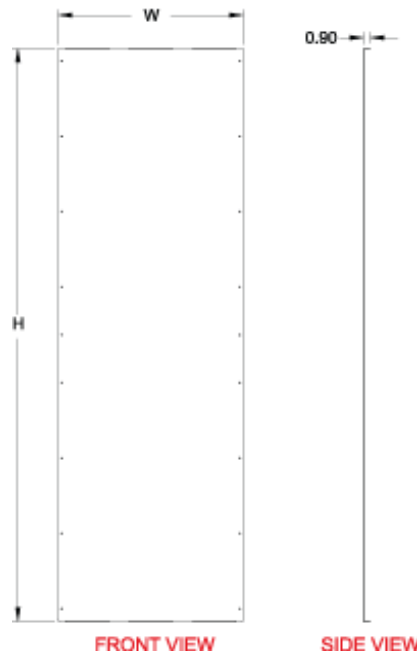

## Side Mounting Barrier Panels *HMESBP Series*

- Sold individually
- Formed 14 gauge galvanized steel unpainted
- Mounts directly to frame
- Full height and depth panel creating a full barrier between cells
- No provision for depth grid straps or 19" mounting rails
- Can be used as a mounting surface

Part No.	Overall		For use with Cabinet	
	Height	Width	Height	Depth
<b>HSBP145</b>	1293	375	1400	500
<b>HSBP146</b>	1293	475	1400	600
<b>HSBP148</b>	1293	675	1400	800
<b>HSBP165</b>	1493	375	1600	500
<b>HSBP166</b>	1493	475	1600	600
<b>HSBP168</b>	1493	675	1600	800
<b>HSBP184</b>	1693	275	1800	400
<b>HSBP185</b>	1693	375	1800	500
<b>HSBP186</b>	1693	475	1800	600
<b>HSBP188</b>	1693	675	1800	800
<b>HSBP204</b>	1893	275	2000	400
<b>HSBP205</b>	1893	375	2000	500
<b>HSBP206</b>	1893	475	2000	600
<b>HSBP208</b>	1893	675	2000	800
<b>HSBP225</b>	2093	375	2200	500
<b>HSBP226</b>	2093	475	2200	600
<b>HSBP228</b>	2093	675	2200	800