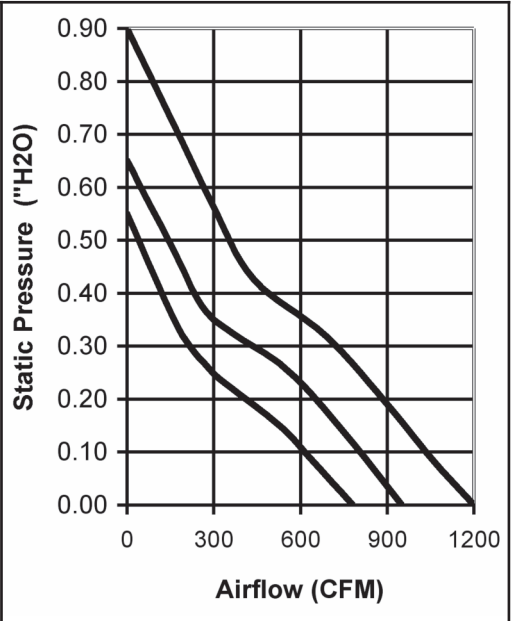

# OD280 Series

DC Fan - 12, 24, 48V  
280x89mm (11.0"x 3.5")

|                     |  |  |
|---------------------|--|--|
| Frame               | Diecast Aluminum   | <b>Available Options:</b><br>PWM<br>Tachometer<br>Alarm<br>Thermistor<br><br><b>Operating Temperature</b><br>Ball Bearing<br>-15C ~ +65C<br><br><b>Life Expectancy</b><br>Ball Bearing<br>85,000 hours (L10 at 35C)<br><br>Weight: ~6.8 lbs.<br><br>m0 |
| Impeller            | Glass Fiber reinforced thermoplastic.  |  |
| Connection          | Terminals or lead wires  |  |
| Motor               | Programmable microprocessor control Brushless DC, Locked rotor and polarity protected. |  |
| Bearing System      | Dual ball  |  |
| Storage Temperature | -25 ~ +80C   |  |
| Dielectric Strength | 1 minute at 500 VAC, max leakage < 500 MicroAmp  |  |