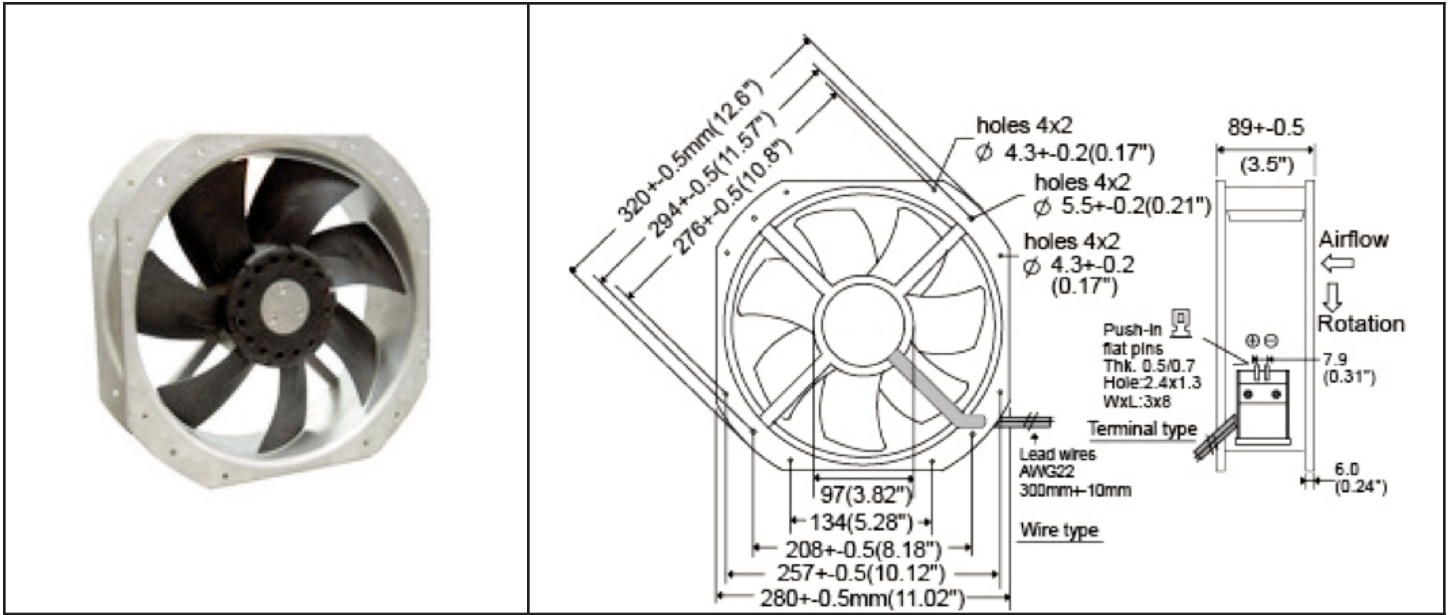

# OD280 Series

DC Fan - 12, 24, 48V  
280x89mm (11.0"x 3.5")

|                     |  |  |
|---------------------|--|--|
| Frame               | Diecast Aluminum   | <b>Available Options:</b><br>PWM<br>Tachometer<br>Alarm<br>Thermistor<br><br><b>Operating Temperature</b><br>Ball Bearing<br>-15C ~ +65C<br><br><b>Life Expectancy</b><br>Ball Bearing<br>85,000 hours (L10 at 35C)<br><br>Weight: ~6.8 lbs.<br><br>m0 |
| Impeller            | Glass Fiber reinforced thermoplastic.  |  |
| Connection          | Terminals or lead wires  |  |
| Motor               | Programmable microprocessor control Brushless DC, Locked rotor and polarity protected. |  |
| Bearing System      | Dual ball  |  |
| Storage Temperature | -25 ~ +80C   |  |
| Dielectric Strength | 1 minute at 500 VAC, max leakage < 500 MicroAmp  |  |