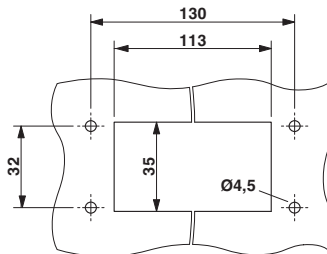

EAC

Drawings

Schematic diagram

Pin assignment, connection side, pin

Schematic diagram

Pin assignment, connection side, socket

Connector set - HC-EVO-B24PT-BWSC-HH-M32-PLRBK - 1408794

Diagram

Dimensional drawing

Derating diagram

Dimensional drawing

Dimensional drawing

Panel cutout