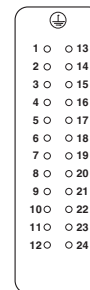

Approvals

Approvals

Approvals

EAC / EAC

Ex Approvals

Approvals submitted

Approval details

EAC

EAC

Drawings

Schematic diagram

Pin assignment, connection side, pin

Schematic diagram

Pin assignment, connection side, socket

Connector set - HC-EVO-B24PT-BWSC-HH-M32-PLRBK - 1408794

Diagram

Dimensional drawing

Derating diagram

Dimensional drawing

Dimensional drawing

Panel cutout