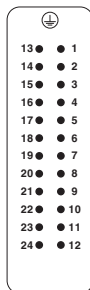

Approvals

Approvals

Approvals

EAC / EAC

Ex Approvals

Approvals submitted

Approval details

EAC

EAC

Drawings

Schematic diagram

Pin assignment, connection side, pin

Schematic diagram

Pin assignment, connection side, socket

Connector set - HC-EVO-B24PT-BWSC-HH-M32-PLRBK - 1408794

Diagram