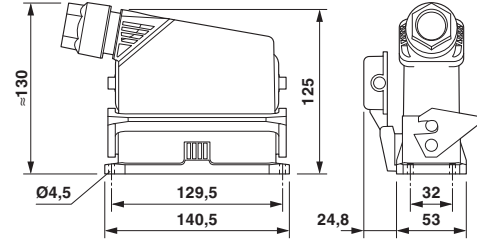

EAC

Drawings

Schematic diagram

Pin assignment, connection side, pin

Schematic diagram

Pin assignment, connection side, socket

Connector set - HC-EVO-B24PT-BWSC-HH-M32-PLRBK - 1408794

Diagram

Dimensional drawing

Derating diagram

Dimensional drawing

Dimensional drawing

Panel cutout