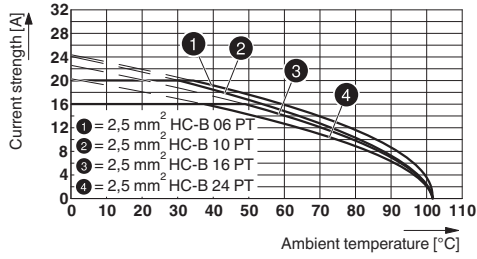

EAC

Drawings

Schematic diagram

Pin assignment, connection side, pin

Schematic diagram

Pin assignment, connection side, socket

Connector set - HC-EVO-B24PT-BWSC-HH-M32-PLRBK - 1408794

Diagram