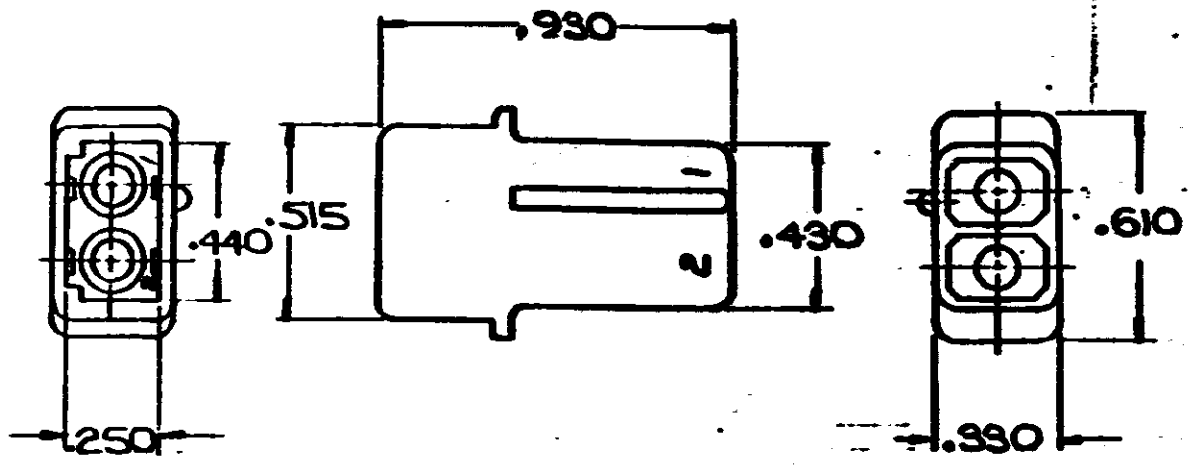

NUMBER 480724

1. MATES WITH PLUG 480723
2. TO BE USED WITH MATE-N-LOK DUAL LANCE PINS.

HOUSING	MATERIAL	COLOR
480724-0	NYLON	NATURAL

DIMENSIONS IN INCHES DO NOT SCALE PRINT

Unpublished U.S. Pat. Not to be reproduced nor published without the written consent of AMP Incorporated.

©1973 BY AMP INCORPORATED ALL RIGHTS RESERVED AMP PRODUCTS COVERED BY PATENTS AND/OR PATENTS PENDING				CUSTOMER COPY REFERENCE ONLY	
MATERIAL AND FINISH SEE TABLE				 AMP INCORPORATED MERRIMAN, MASS.	
WIRE — RANGE — INSULATION TYPE — H — — H —				CLASS .084 PIN HOUSING TYPE FREE HANGING	
TOLERANCE EXCEPT AS NOTED ± 015		SCALE NTS	LOC CM	REV A	NO 480724
NAME 2 CIRCUIT MATE-N-LOK CAP DUAL LANCE HOUSING					