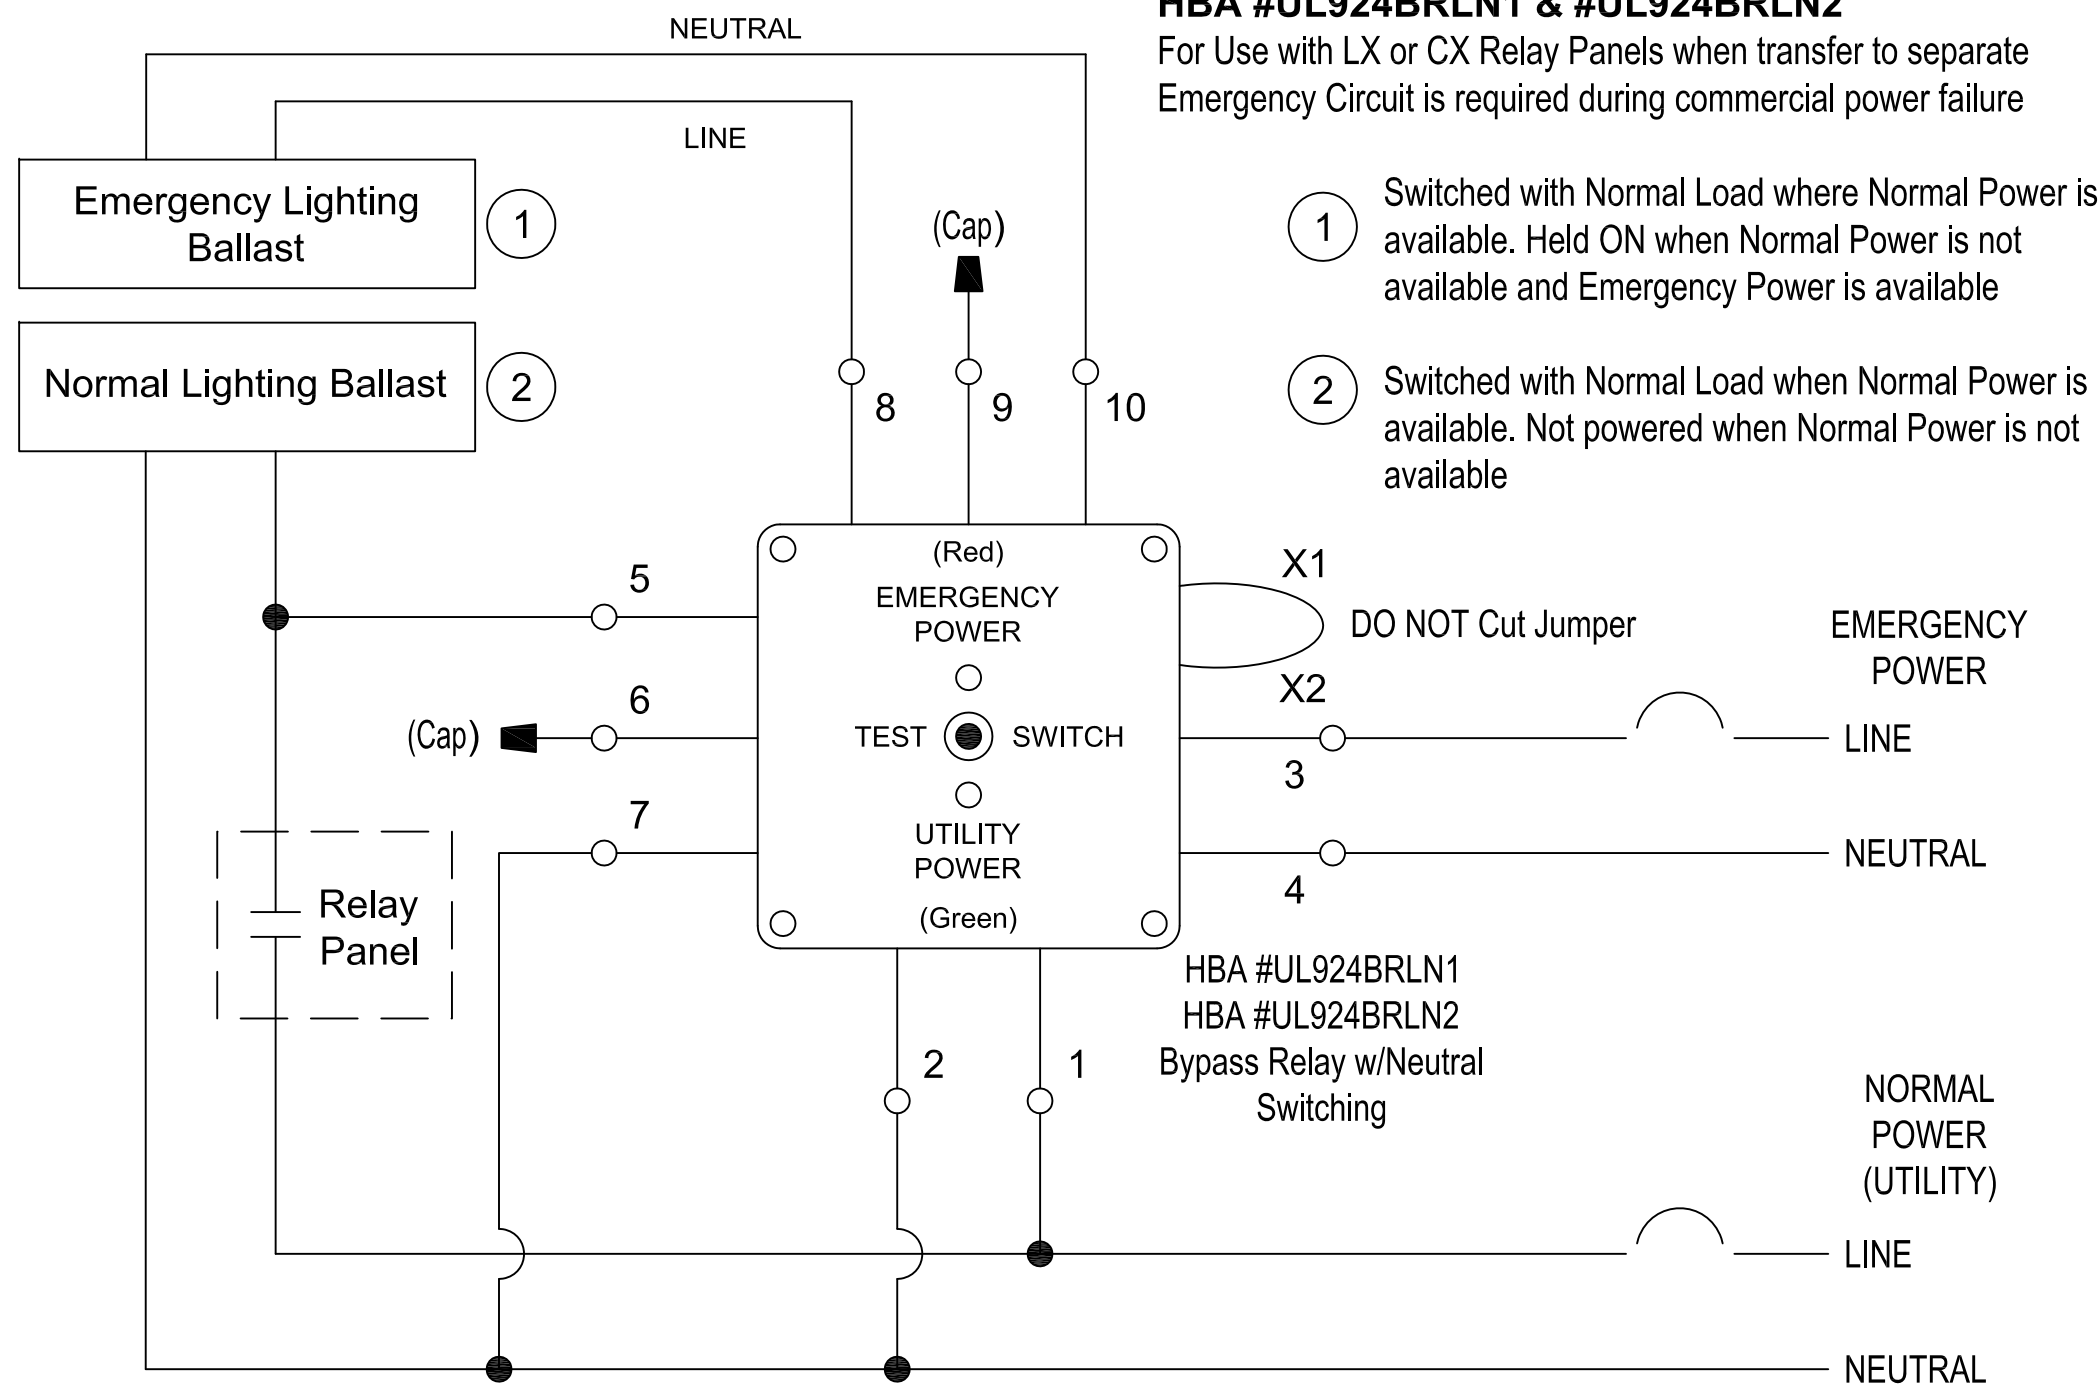

HBA #UL924BRLN1 & #UL924BRLN2

For Use with LX or CX Relay Panels when transfer to separate Emergency Circuit is required during commercial power failure

- ① Switched with Normal Load where Normal Power is available. Held ON when Normal Power is not available and Emergency Power is available
- ② Switched with Normal Load when Normal Power is available. Not powered when Normal Power is not available

HBA #UL924BRLN1
HBA #UL924BRLN2
Bypass Relay w/Neutral Switching

REV	REVISION DESCRIPTION	DATE	LX AND CX PANELS WITH UL924BRLN1 OR UL924BRLN2		#UL924BRLN1 & #UL924BRLN2
			ADDRESS STREET CITY, STATE		
			Hubbell Building Automation		
			(888) 698-3242 (512) 450-1100	9601 Dessau Rd. - Bldg 1 Austin, Tx 78745	DETAIL DATE 10-22-12
			THIS DOCUMENT AND SPECIFICATIONS DESCRIBED WITHIN ARE THE EXCLUSIVE PROPERTY OF HUBBELL BUILDING AUTOMATION ISSUED IN THE STRICTEST CONFIDENCE, AND SHALL NOT BE REPRODUCED, COPIED OR USED WITHOUT PRIOR WRITTEN PERMISSION.		1