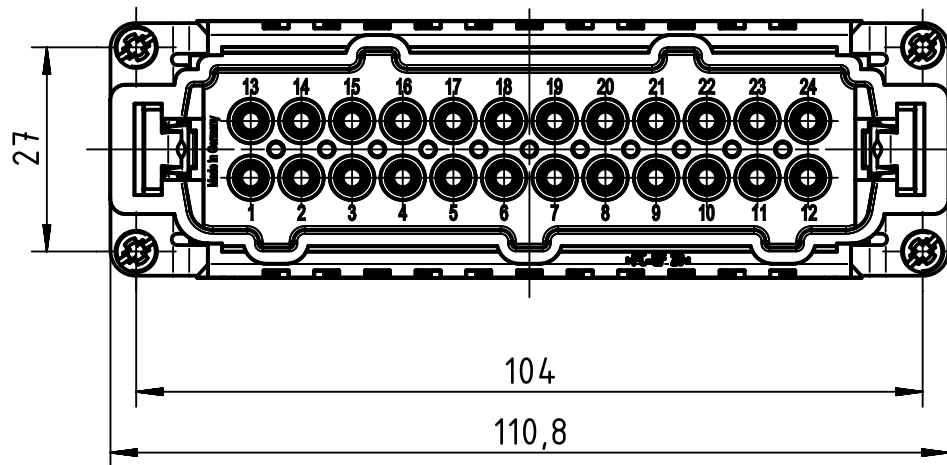

panel cut out 1:2

	All rights reserved Department EL PD - DE	Created by MOELLERLI		Inspected by RUETERA		Standardisation TIEMANNA		Date 2016-04-11		State Final Release	
		Title Han 24ES Press - M								Doc-Key / ECM-Nr. 100616676/UGD/002/B 500000103088	
HARTING Electric GmbH & Co. KG D-32339 Espelkamp		Type TB		Number 09 33 024 2648				Rev. B		Page 1/1	