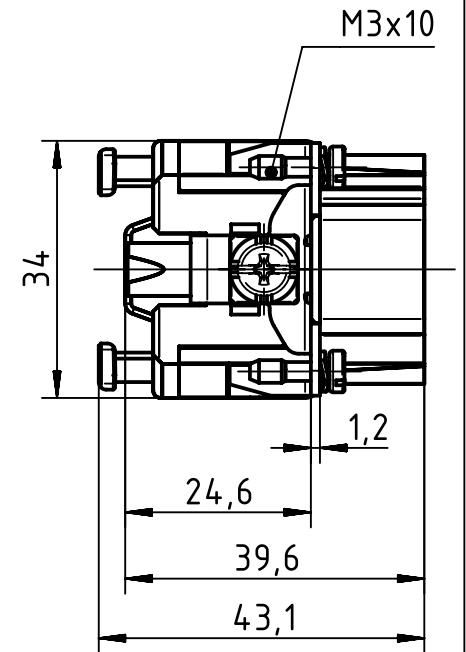

panel cut out 1:2

	All rights reserved Department EL PD - DE	Created by MOELLERLI		Inspected by RUETERA		Standardisation TIEMANNA		Date 2016-04-11		State Final Release	
		Title Han 24ES Press - M								Doc-Key / ECM-Nr. 100616676/UGD/002/B 500000103088	
HARTING Electric GmbH & Co. KG D-32339 Espelkamp		Type TB		Number 09 33 024 2648				Rev. B		Page 1/1	