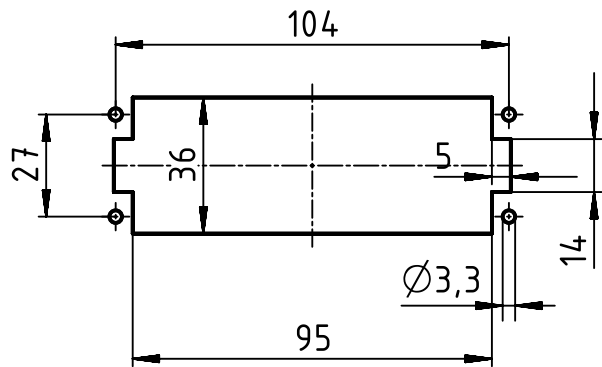

panel cut out 1:2

	All rights reserved Department EL PD - DE	Created by MOELLERLI		Inspected by RUETERA		Standardisation TIEMANNA		Date 2016-04-11		State Final Release	
		Title Han 24ES Press - M								Doc-Key / ECM-Nr. 100616676/UGD/002/B 500000103088	
HARTING Electric GmbH & Co. KG D-32339 Espelkamp		Type TB		Number 09 33 024 2648				Rev. B		Page 1/1	